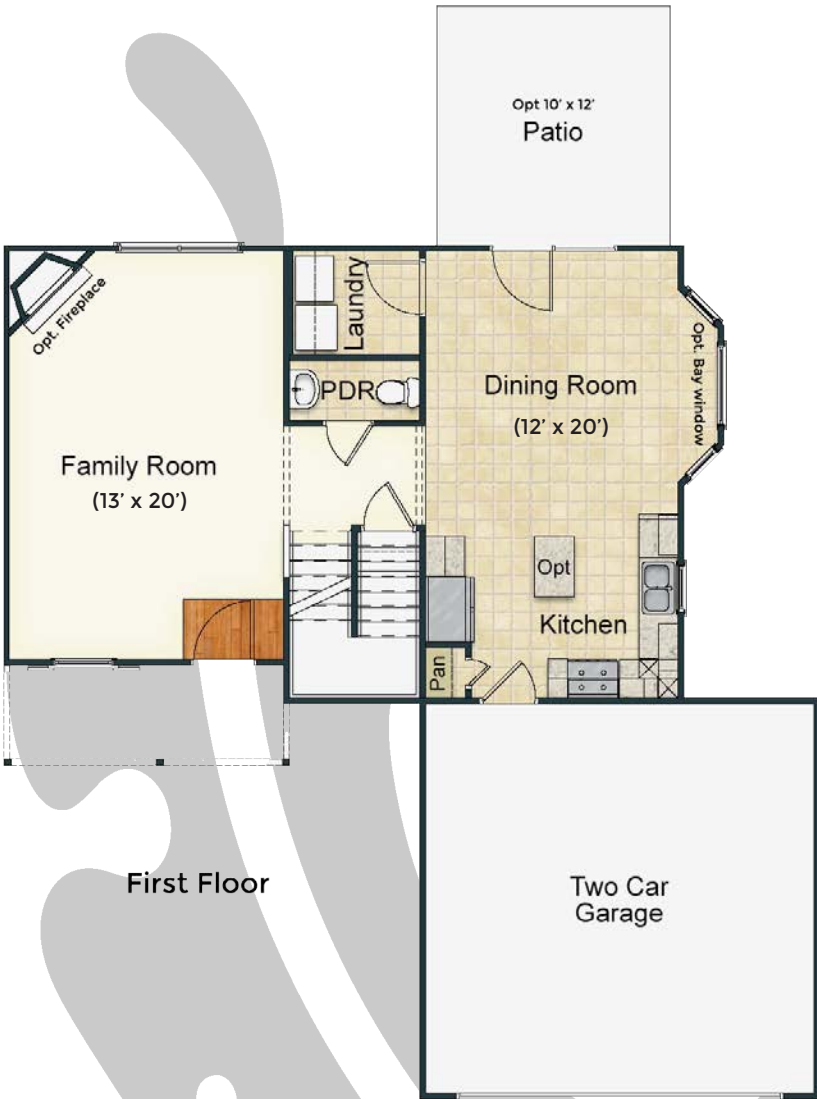

# PIEDMONT TRIAD'S PREMIER HOME BUILDER

4 BEDROOMS | 2.5 BATHROOMS | 1,954 SF | 2 STORIES | 2 CAR GARAGE

## *Burlington*

*Building Communities to Enhance Lives!*

[WWW.GOKEYSTONE.COM](http://WWW.GOKEYSTONE.COM)

All room dimensions are approximate