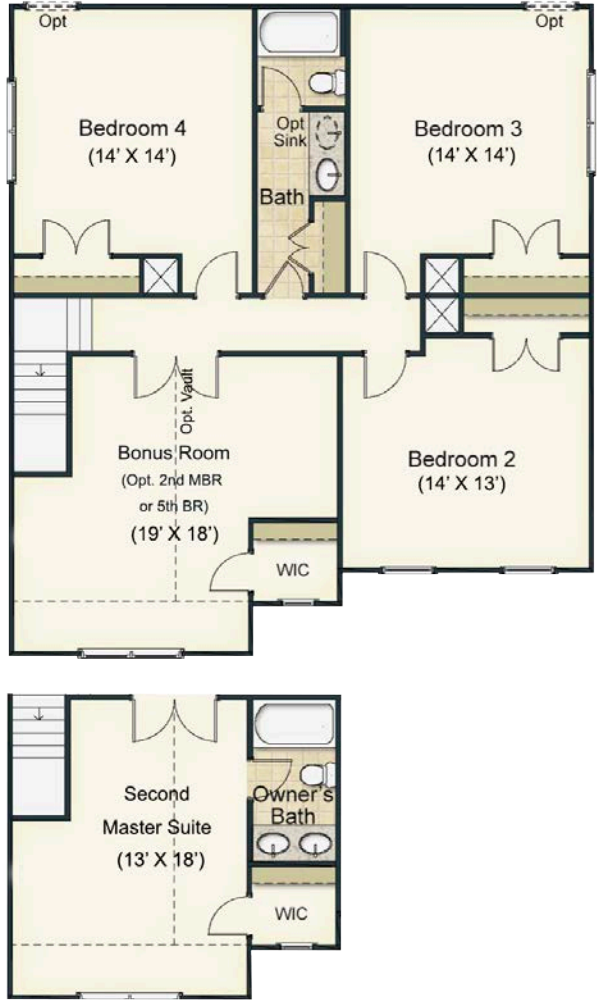

# PIEDMONT TRIAD'S PREMIER HOME BUILDER

4 BEDROOMS | 2.5 BATHROOMS | 2,855 SF | 2 STORIES | 2 CAR GARAGE

*Asheville*

*Building Communities to Enhance Lives!*

[WWW.GOKEYSTONE.COM](http://WWW.GOKEYSTONE.COM)

First Floor

Second Floor

All room dimensions are approximate