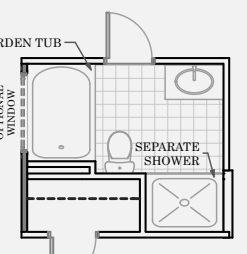

OPTIONAL LUXURY
MASTER BATH

Maple