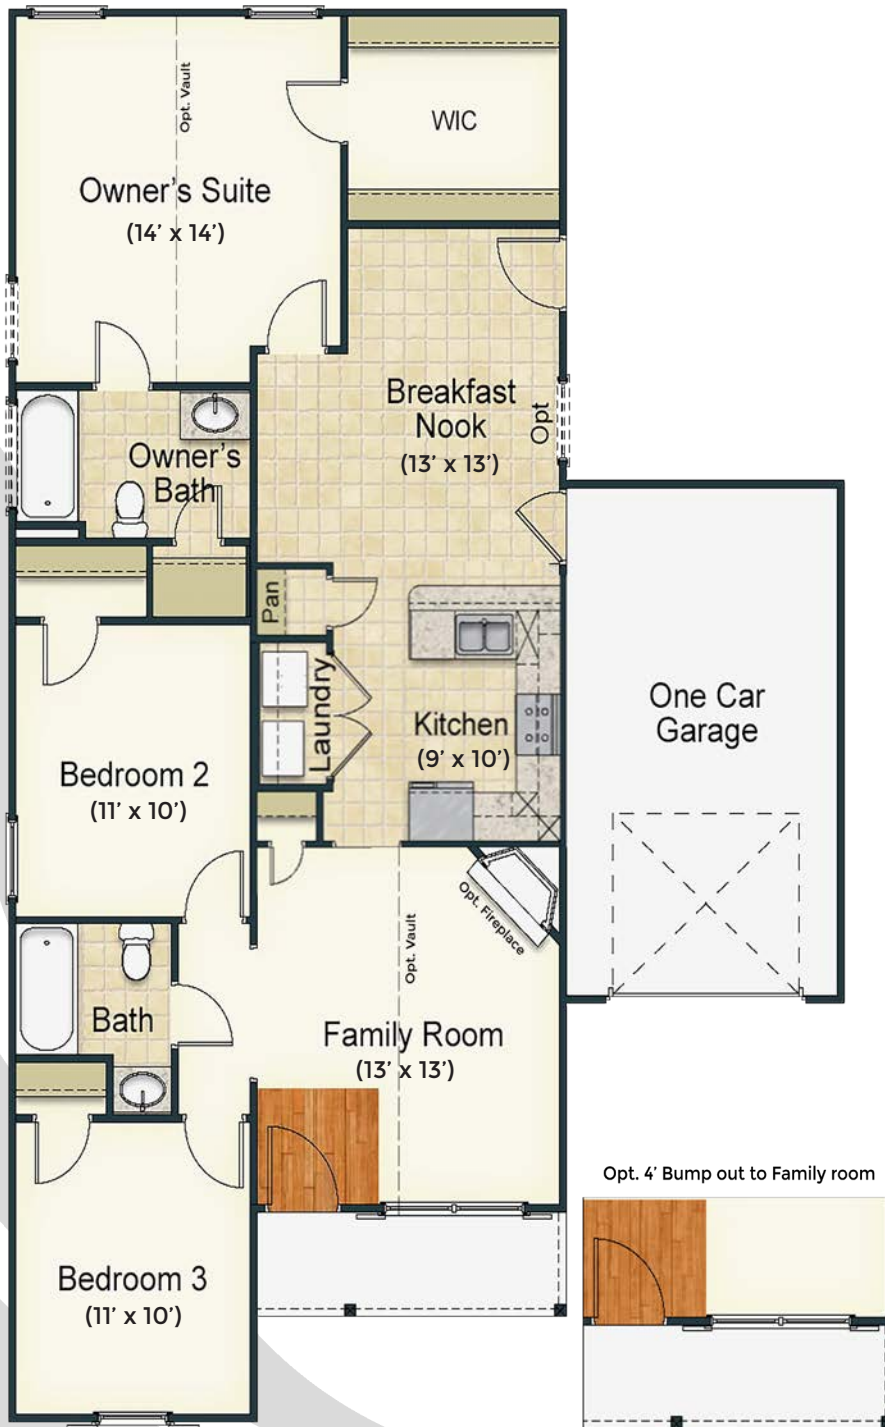

PIEDMONT TRIAD'S PREMIER HOME BUILDER

3 BEDROOMS | 2 BATHROOMS | 1,194 SF | 1 STORY | 1 CAR GARAGE

Maple

Building Communities to Enhance Lives!

WWW.GOKEYSTONE.COM

SINCE 1996

Keystone

HOMES

Luxury Layout

Deluxe Layout

All room dimensions are approximate

Maple