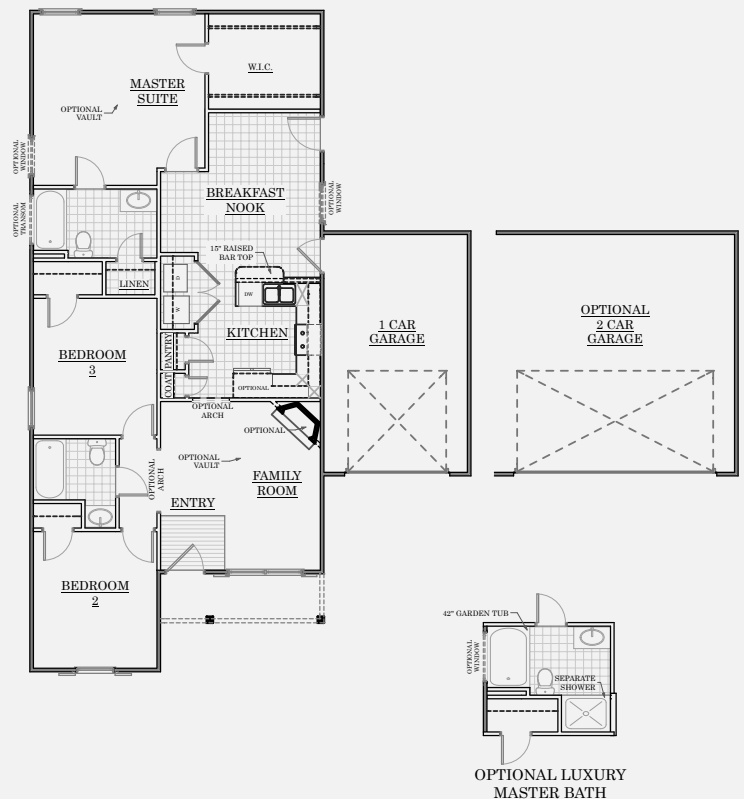

Maple

A ranch one-story house of 1,190 square feet comes with a large master suite with cathedral ceiling, a kitchen with breakfast nook, a spacious family room with an optional fireplace, two bedrooms and two full bathroom.

A one-car garage is included in the price.

Bedrooms: 3

Full Baths: 2

Square Footage: 1,190

Stories: 1

Housing Opportunity. Prices floor plans & standard features are subject to change without notice. The elevations, floor plans & square footages shown are for illustrative purposes only. Structural or other modifications which are in accordance with applicable building codes may be made as deemed necessary or appropriate given the elevation to other characteristics of the lot on which the home is constructed. The dimensions and total square footage shown are approximations only. Actual dimensions and total square footage of the home constructed may vary.