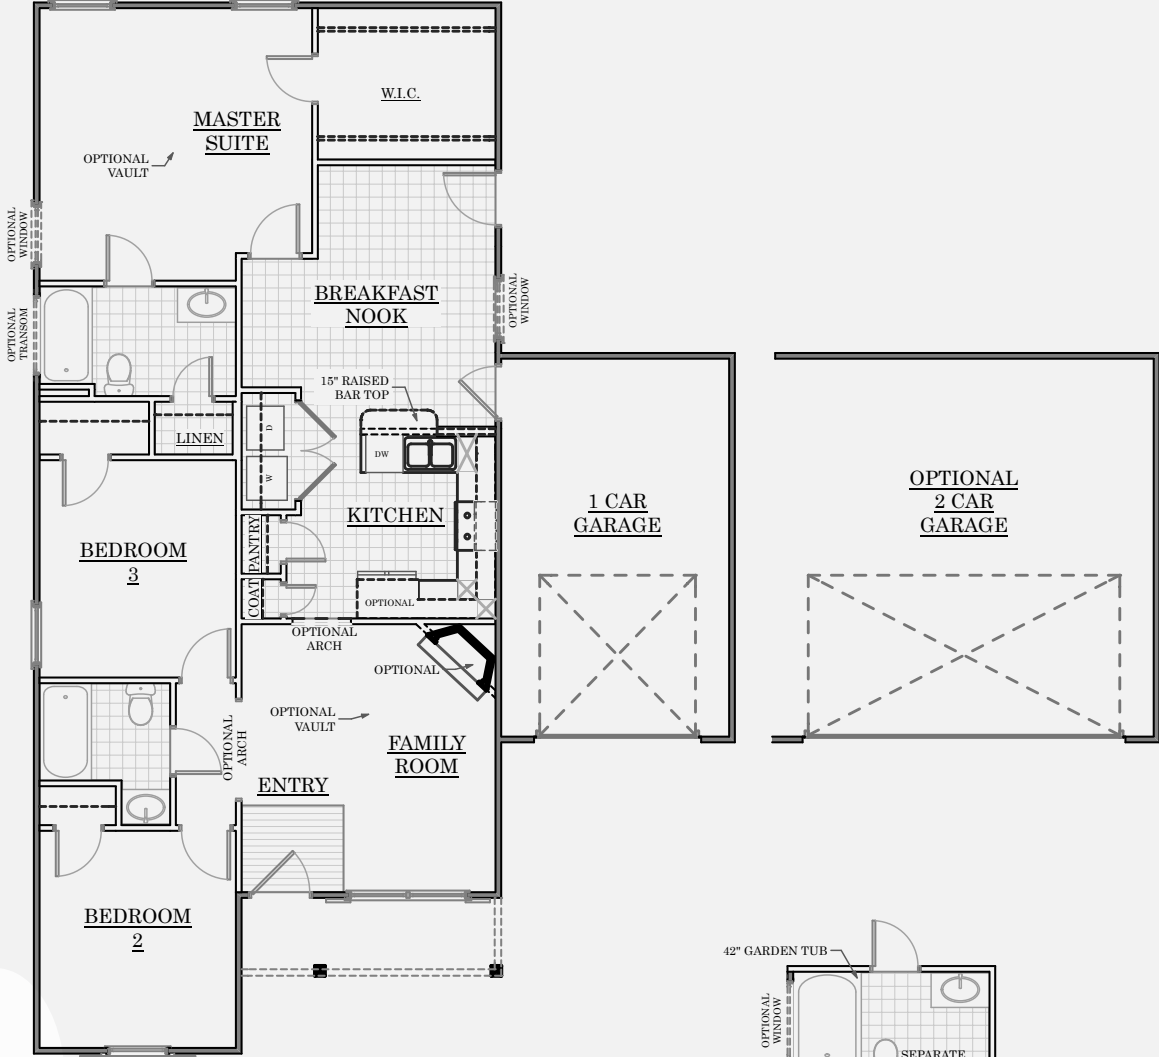

OPTIONAL LUXURY
MASTER BATH

Maple