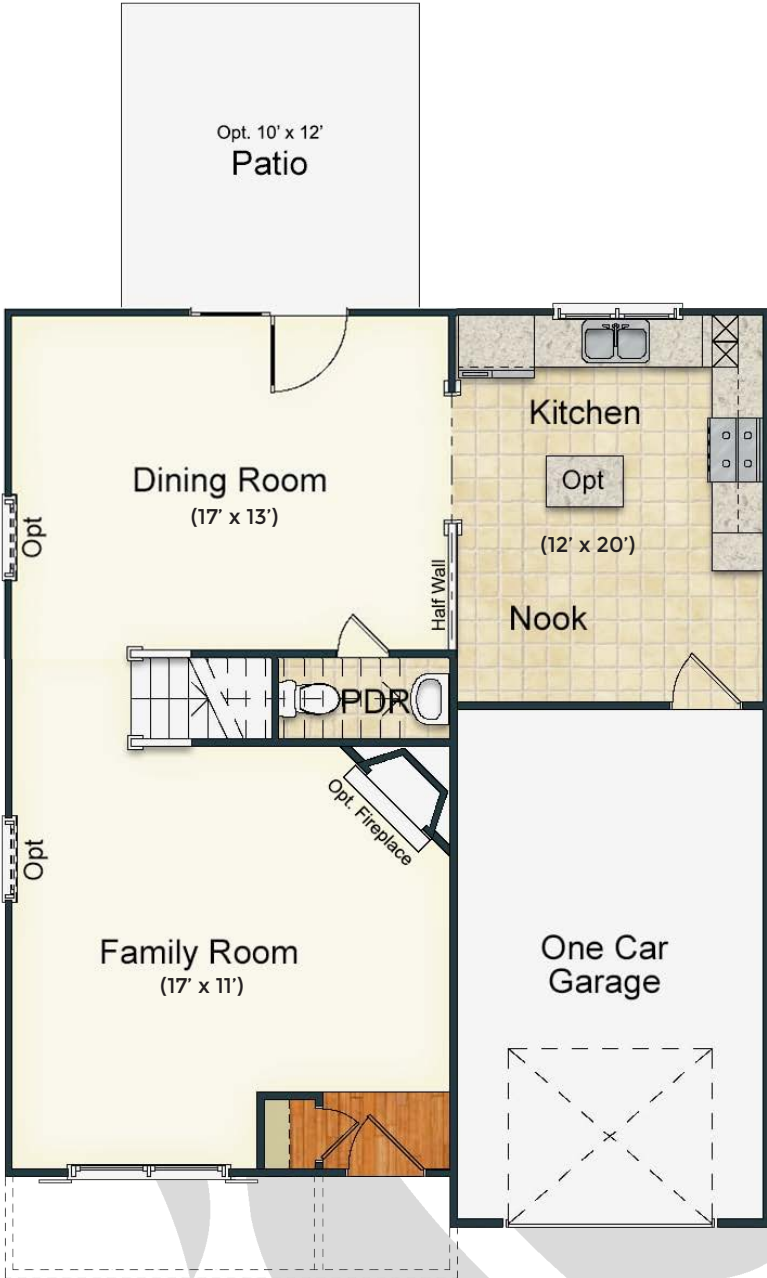

# PIEDMONT TRIAD'S PREMIER HOME BUILDER

3 BEDROOMS | 2.5 BATHROOMS | 1,847 SF | 2 STORIES | 1 CAR GARAGE

*Vermont*

*Building Communities to Enhance Lives!*

[WWW.GOKEYSTONE.COM](http://WWW.GOKEYSTONE.COM)

First Floor

Deluxe MBA

Luxury MBA

Second Floor

All room dimensions are approximate