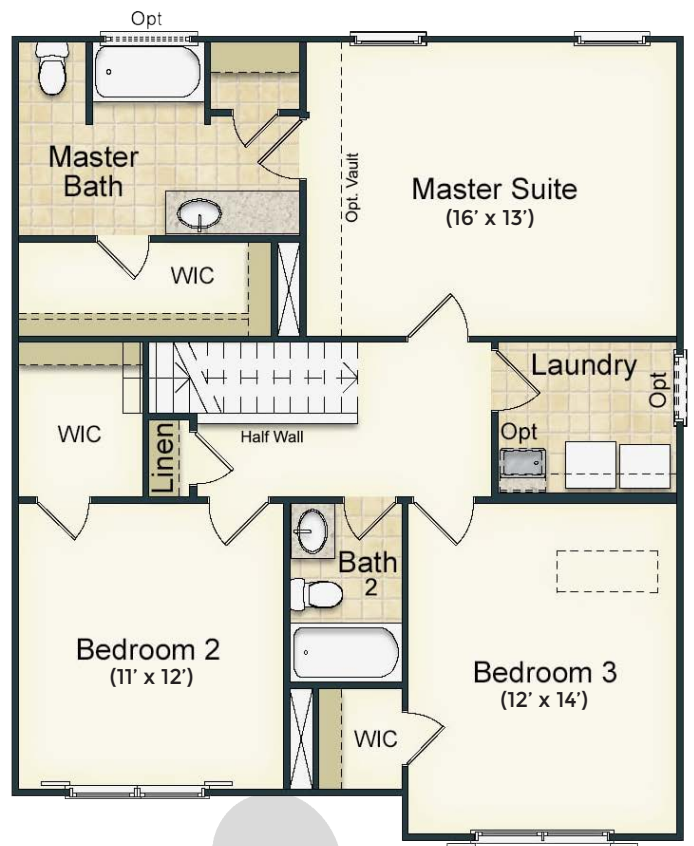

# PIEDMONT TRIAD'S PREMIER HOME BUILDER

3 BEDROOMS | 2.5 BATHROOMS | 1,847 SF | 2 STORIES | 1 CAR GARAGE

*Vermont*

*Building Communities to Enhance Lives!*

[WWW.GOKEYSTONE.COM](http://WWW.GOKEYSTONE.COM)

First Floor

Deluxe MBA

Luxury MBA

Second Floor

All room dimensions are approximate