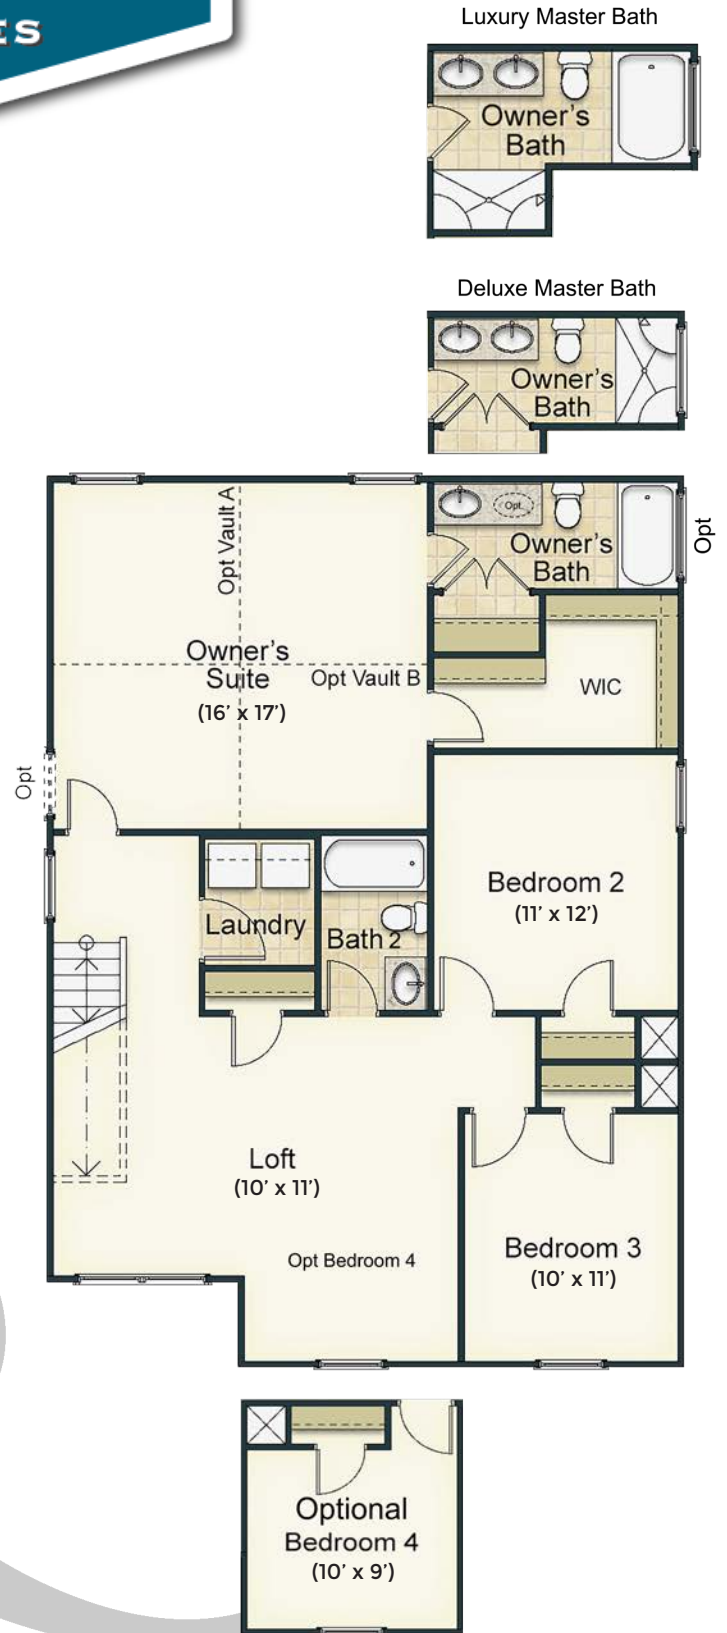

# PIEDMONT TRIAD'S PREMIER HOME BUILDER

3 BEDROOMS | 2.5 BATHROOMS | 2,029 SF | 2 STORIES | 2 CAR GARAGE

## *Southport*

*Building Communities to Enhance Lives!*

[WWW.GOKEYSTONE.COM](http://WWW.GOKEYSTONE.COM)

First Floor

Second Floor

All room dimensions are approximate