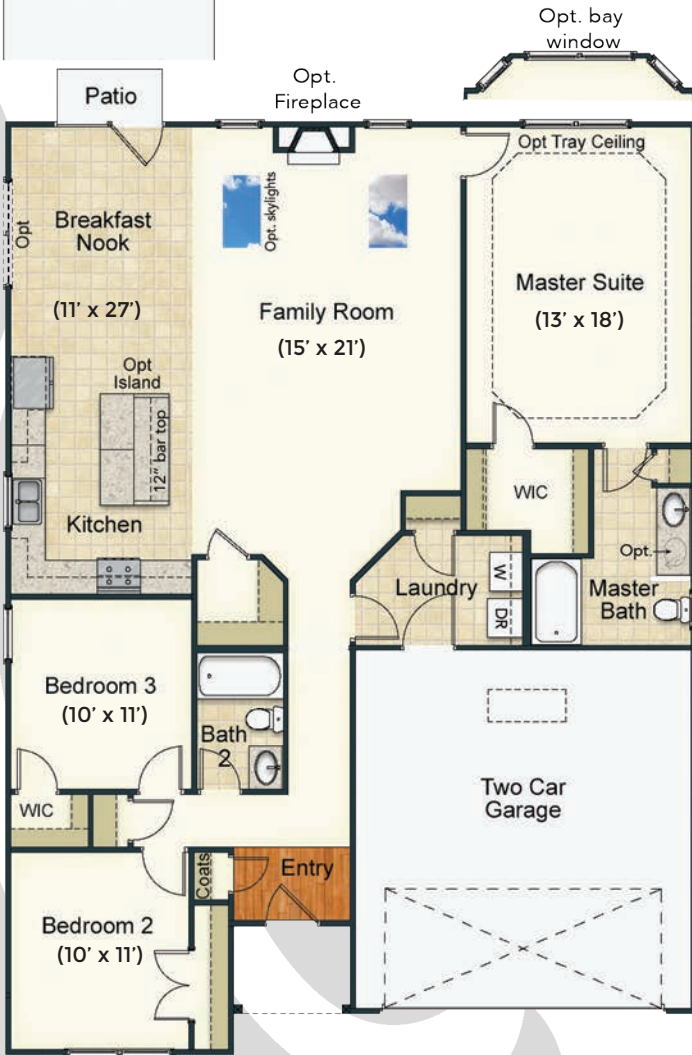

PIEDMONT TRIAD'S PREMIER HOME BUILDER

3 BEDROOMS | 2 BATHROOMS | 1,645 SF | 1 STORY | 2 CAR GARAGE

Ellerbe

Building Communities to Enhance Lives!

WWW.GOKEYSTONE.COM

SINCE 1996

Keystone

HOMES

Opt. covered porch, screened porch, patio or Sunroom

First Floor

Opt. 2nd Floor

All room dimensions are approximate