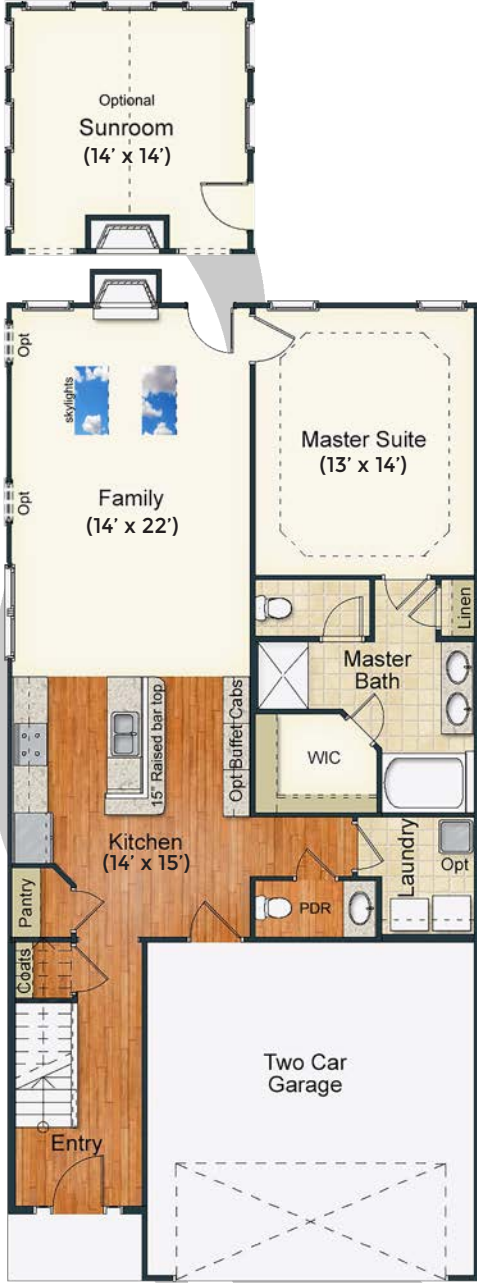

PIEDMONT TRIAD'S PREMIER HOME BUILDER

2 BEDROOMS | 2.5 BATHROOMS | 2,088 SF | 2 STORIES | 2 CAR GARAGE

Greenwich

Building Communities to Enhance Lives!

WWW.GOKEYSTONE.COM

First Floor

Deluxe Master bath layout

Second Floor

All room dimensions are approximate