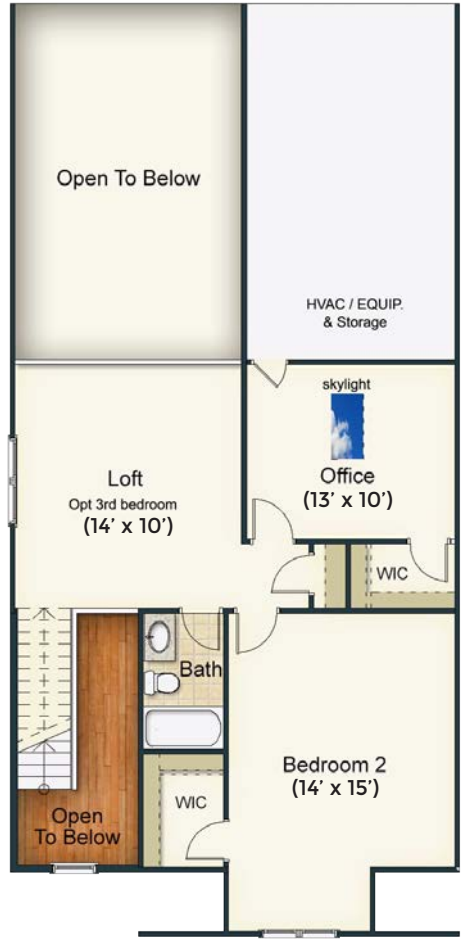

PIEDMONT TRIAD'S PREMIER HOME BUILDER

2 BEDROOMS | 2.5 BATHROOMS | 2,088 SF | 2 STORIES | 2 CAR GARAGE

Greenwich

Building Communities to Enhance Lives!

WWW.GOKEYSTONE.COM

First Floor

Deluxe Master bath layout

Second Floor

All room dimensions are approximate