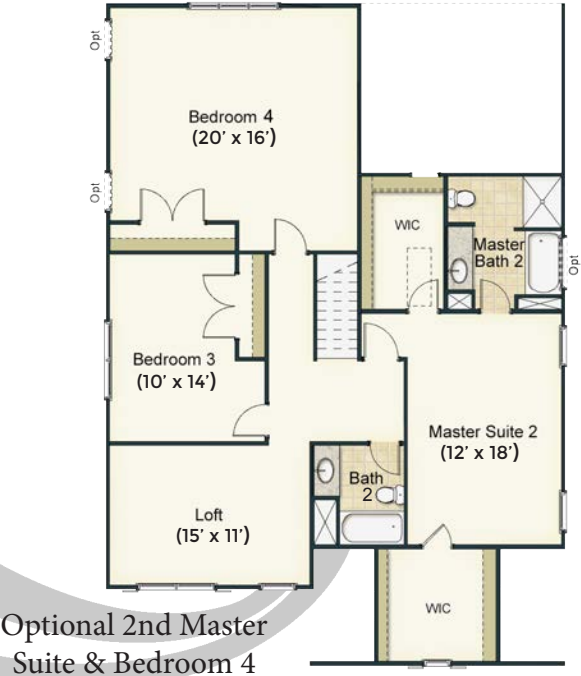

PIEDMONT TRIAD'S PREMIER HOME BUILDER

4 BEDROOMS | 2.5 BATHROOMS | 2,475 SF | 2 STORIES | 2 CAR GARAGE

Jamestown

Building Communities to Enhance Lives!

WWW.GOKEYSTONE.COM

All room dimensions are approximate

First Floor

Second Floor

Optional 2nd Master Suite

Optional 2nd Master Suite & Bedroom 4